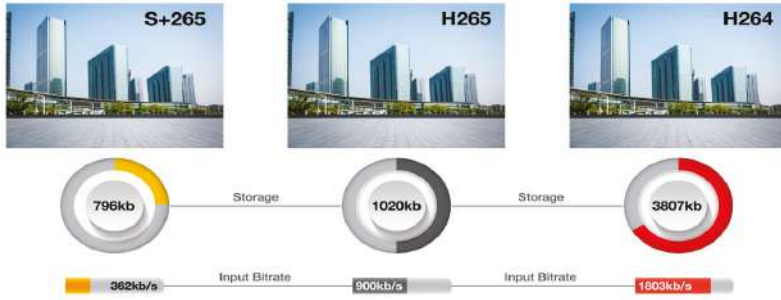

## 8MP Ultra Superstarlight AI Panoramic Bullet Camera

### Overview

The Alcon Panoramic Experience delivers completely stitched, seamless and blended panoramic views without the disruption and distraction of disjointed sensor boundaries, a viewing experience that competitive offerings simply cannot match. Featuring 8MP resolution with entire panorama for the highest-quality, most uniform image detail possible, Alcon elevates both live and forensic scene analysis to a completely new level for today's security professionals. It supports S+265/H.265/H.264/ M-JPEG compression formats and delivers excellent picture quality in 6MP resolutions. Furthermore, the IP67 rated housing, IR-Cut filter and built-in IR illuminators enables the camera to provide color video when there is sufficient light. The Alcon AL-5001-MPC-HD8CMUDKF camera also come with 120dB WDR which allows it to maintain clear images 24 hours a day. It supports flexible power supply options of PoE (802.3AT). It is an ideal solution for Outdoor surveillance applications such as buildings, roads, parking areas, railway station, airports, steel and power plants and other Industrial areas etc.

### Features

- Panorama View: 180°
- 8MP Resolution: 4640×1728@25fps
- Color: 0.0001Lux@(F1.0, AGC ON),
- Built-in Mic, Built-in Speaker
- Support microSD/microSDHC/microSDXC card, up to 512 GB
- Support Smart surveillance
- Support Human/Vehicle Classification
- Support 120dB WDR, IP67
- Tripwire; Perimeter, Early Warning(EW)