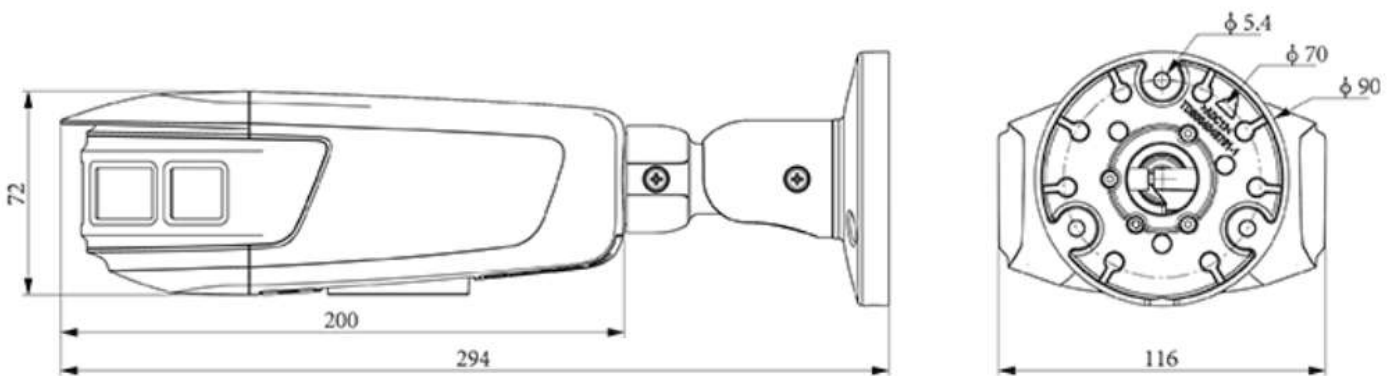

Interface	
Communication Interface	1*RJ-45,10/100 Mbps self-adaptive Ethernet port
Audio I/O	1; 1
Alarm I/O	1-ch,TTL input,3mA,3.3VDC; 1-ch,TTL output,30mA, 12VDC
Reset Button	Yes
On-board storage	Support microSD/microSDHC/microSDXC card, up to 512 GB
RTC	Yes
General	
Web Client Language	English/Spanish/Korean/Italian/Turkish/Russian/Thai/French/Polish/Dutch/Hebrew /Arabic/Vietnamese/German/Ukrainian/Portuguese/Albanian
Operating Temperature	-40°C~65°C(No turning on the light)
Operating Humidity	Humidity 95% or less (no condensation)
Storage Temperature	-40°C~65°C
Storage Humidity	Humidity 95% or less (no condensation)
Power Supply	DC12V±25%,MAX 11.0W; POE 802.3at,MAX 12W
Protection	IP67, Lightning protection, surge protection and voltage transient protection
Boundary Dimensions	294(L)116(W)72(H)mm
Package Dimensions	360(L)150(W)170(H)mm
GrossWeight	1.1kg
Certification	CE & RoHS

DIMENSIONS

AL-5001-MPC-HD8CMUDKF

8MP Ultra Superstarlight AI Panoramic Bullet Camera

*Product specifications and availability are subject to change without notice.