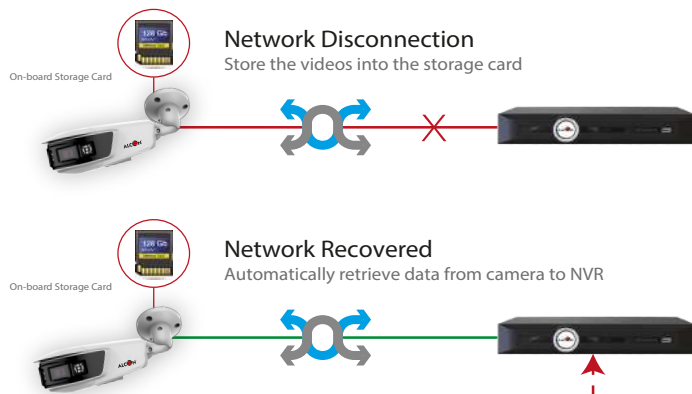

ANR Features

NVRs (Network Video Recorders) with the ANR (Automatic Network Replenishment) function can automatically store video data on the IPC (Internet Protocol Camera) storage card when the network is disconnected. After recovery of the network, the NVR automatically retrieves the video data stored on the camera.