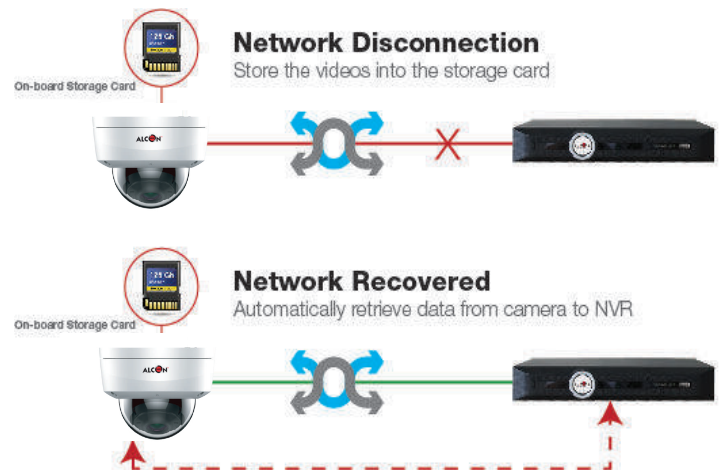

ANR FEATURES

NVRs (Network Video Recorders) with the ANR (Automatic Network Replenishment) function can automatically store video data on the IPC (Internet Protocol Camera) storage card when the network is disconnected. After recovery of the network, the NVR automatically retrieves the video data stored on the camera.

TRIPLE STREAMING

The Alcon all Camera Series supports 3 simultaneous streams.Stream 1 for Local Recording and Viewing at full resolution, stream 2 for Remote viewing and recording over the internet and stream 3 for special applications, Smart Phones and hand held devices. Keeping in mind the growing trend of video analytics and Smart Phone applications, this feature enhances analytics and mobile viewing experience over conventional IP Camera having Dual Stream only

ELECTROMAGNETIC PROTECTION

The Camera also comes with Lightning, surge and voltage transient protection which meets electromagnetic compatibility standard EN 55035:2017. This standard protects the camera from lightning & over power.

HIGH LIGHT CONTROL

Alcon HLC function is designed to allow camera capture vehicle plate license. HLC stands for Hight-light compensation, this technology is esigned to optimize the brightness of images through using digital signal processing.