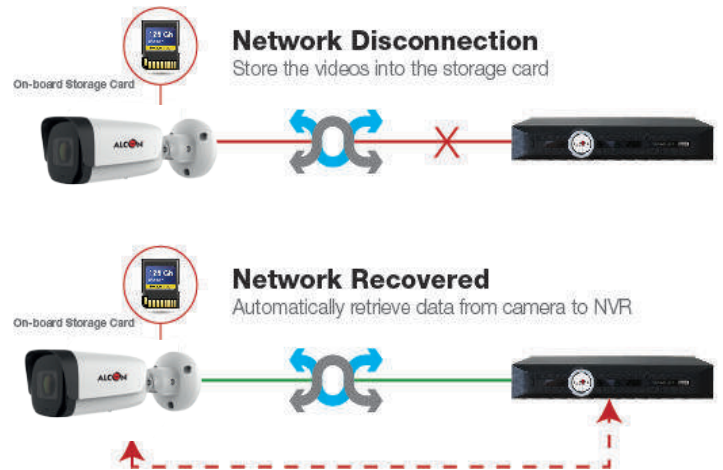

ANR FEATURES

NVRs (Network Video Recorders) with the ANR (Automatic Network Replenishment) function can automatically store video data on the IPC (Internet Protocol Camera) storage card when the network is disconnected. After recovery of the network, the NVR automatically retrieves the video data stored on the camera.

TRIPLE STREAMING

The Alcon all Camera Series supports 3 simultaneous streams.Stream 1 for Local Recording and Viewing at full resolution, stream 2 for Remote viewing and recording over the internet and stream 3 for special applications, Smart Phones and hand held devices. Keeping in mind the growing trend of video analytics and Smart Phone applications, this feature enhances analytics and mobile viewing experience over conventional IP Camera having Dual Stream only

ELECTROMAGNETIC PROTECTION

The Camera also comes with Lightning, surge and voltage transient protection which meets electromagnetic compatibility standard EN 55035:2017. This standard protects the camera from lightning & over power.

HIGH LIGHT CONTROL

Alcon HLC function is designed to allow camera capture vehicle plate license. HLC stands for Hight-light compensation, this technology is esigned to optimize the brightness of images through using digital signal processing.