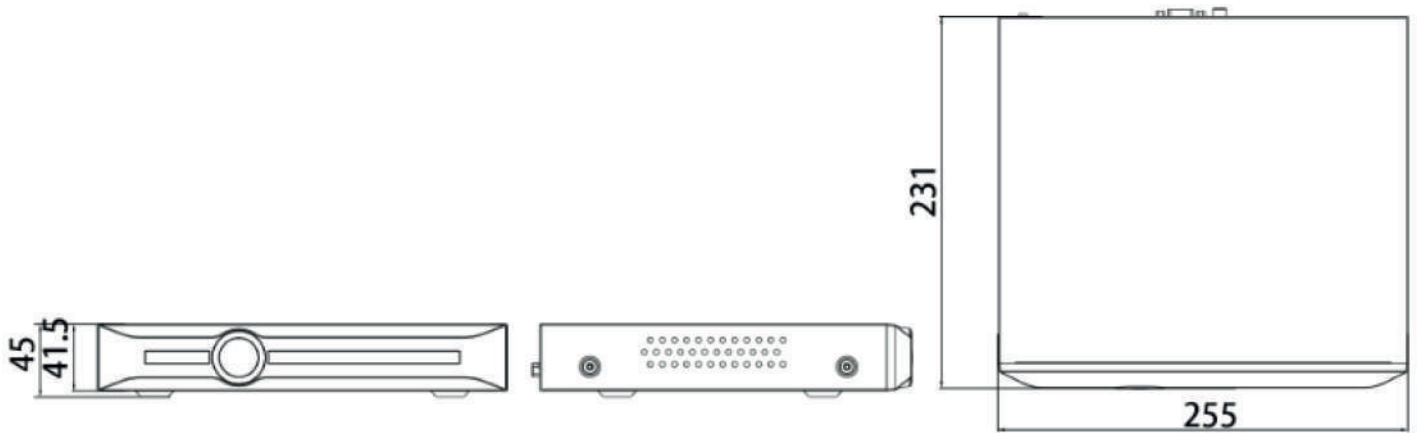

General Parameter	
UI Language	English;Spanish;Italian;Turkish;French;Polish;Hebrew;German;Portuguese
Power Supply	DC12V 3.3A
Power Consumption	< 10W(HDD not included,idling)
NetWeight	0.8 kg
GrossWeight	1.45 kg
Boundary Dimensions	255(L)231(W)45(H)mm
Package Dimensions	385(L)80(W)280(H)mm
Operating Temperature	-10°C~+55°C
Operating Humidity	10%~90%RH
Storage Temperature	-10°C~+55°C
Storage Humidity	10%~90%RH
Package Kit	Network Video Recorder;Screw pack;Mouse;Power adapter;European standard power cord
Certification	CE, FCC,BIS & RoHS

DIMENSIONS

ORDERING INFORMATION

AL-NVR5010-1D

10CH. 6MP Smart NVR with 1 SATA

*Product specifications and availability are subject to change without notice. Terms and Conditions Apply.