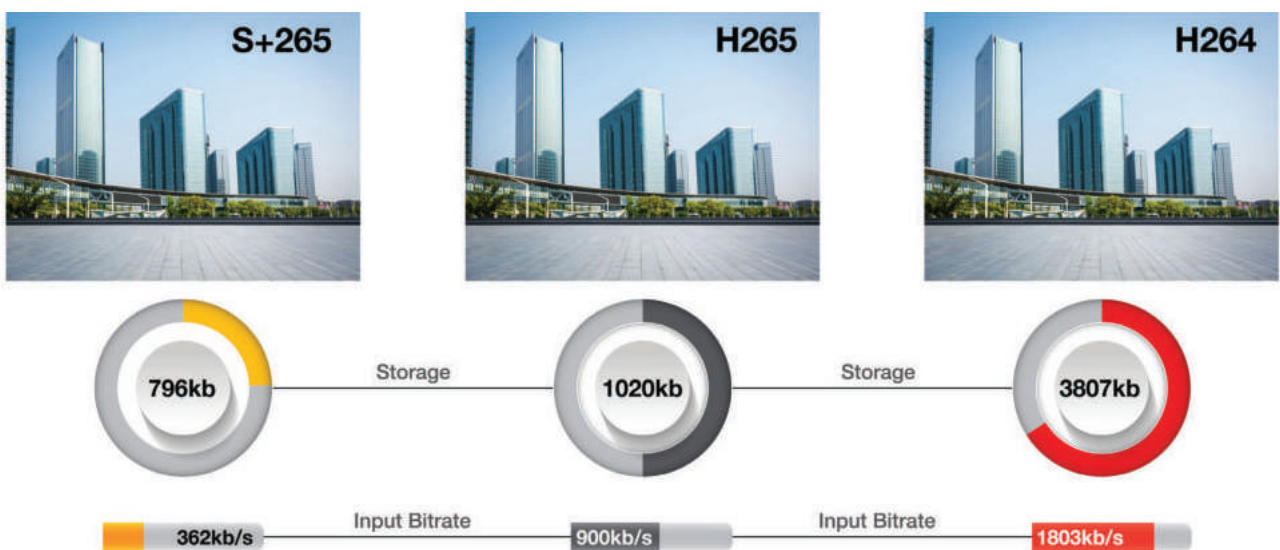

S+265 can save approximate 50% bitrate than H.265 technology, saves 70%-80% bandwidth compared with H.264