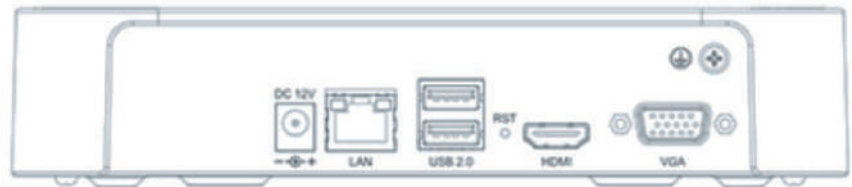

Physical Interfaces

ORDERING INFORMATION

AL-NVR5010-1DP

10CH. 6MP Smart NVR with 1 SATA

*Product specifications and availability are subject to change without notice. Terms and Conditions Apply.