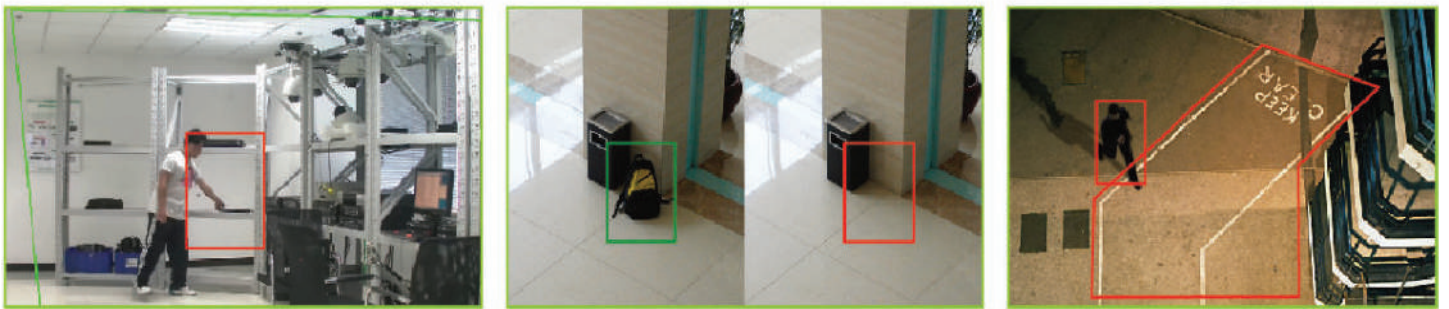

BANDWIDTH AND DISK SPACE