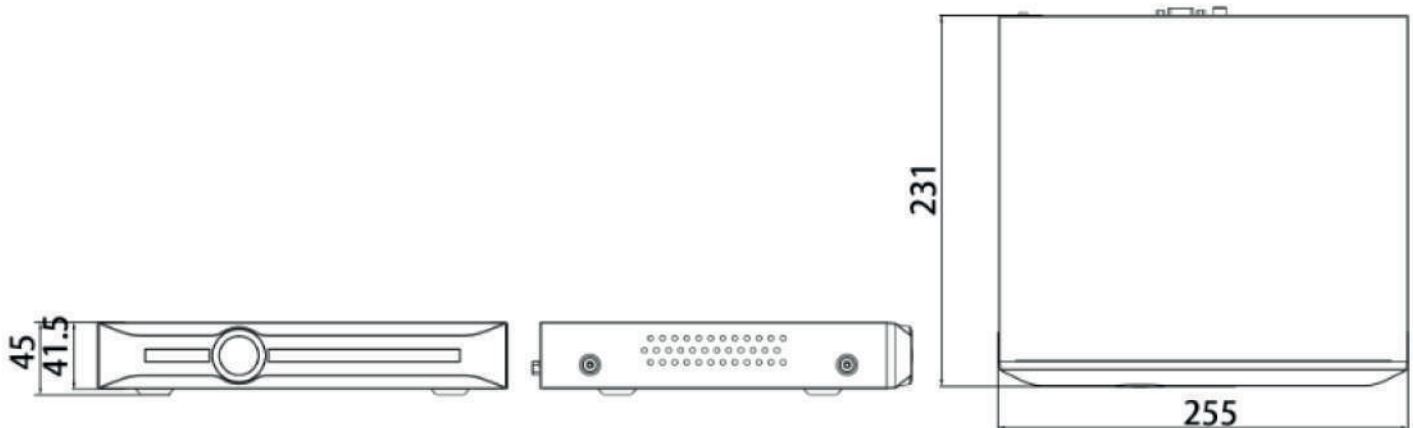

External Port	
HDD	2 SATA ports, up to 10 TB for a single HDD. The maximum HDD capacity varies with environment temperature
Disk Group	2 Disk Group
RAID	N/A
eSATA	N/A
USB	2*USB2.0
HDMI	1*HDMI(supports up to 4K resolution output)
VGA	1*VGA
RJ-45	1*RJ-45, 10/100/1000 Mbps self-adaptive Ethernet port
SATA	2 SATA interface
Alarm I/O	4channel in; 1channel out
General Parameter	
UI Language	English; Spanish; Korean; Italian; Turkish; Russian; Thai French; Polish; Dutch; Hebrew; Arabic; Vietnamese; German; Ukrainian; Portuguese; Albanian
Power Supply	DC12V 3.3A
Power Consumption	< 10W(HDD not included, idling)
NetWeight	1.6 kg
GrossWeight	3kg
Boundary Dimensions	341(L)273(W)47(H)mm
Package Dimensions	415(L)140(W)375(H)mm
Operating Temperature	-10°C ~ +55°C
Operating Humidity	10%~90%RH
Storage Temperature	-10°C ~ +55°C
Storage Humidity	10%~90%RH
Package Kit	Network Video Recorder; Screw pack; Mouse; Power adapter; European standard power cord
Certification	CE, FCC, BIS & RoHS

DIMENSIONS

ORDERING INFORMATION

AL-NVR5010-2D

10CH. 8MP Smart NVR with 2 SATA

*Product specifications and availability are subject to change without notice. Terms and Conditions Apply.