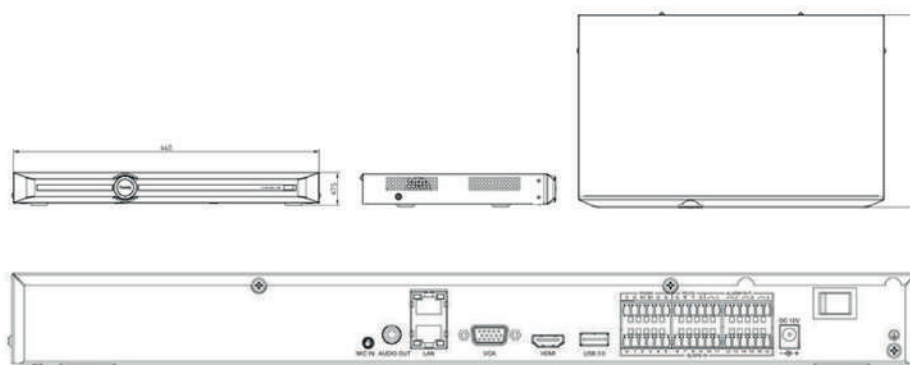

External Port	
HDD	4 SATA ports, up to 10 TB for a single HDD. The maximum HDD capacity varies with environment temperature
Disk Group	4 Disk Group
USB	1*USB2.0; 1*USB3.0
HDMI	1*HDMI(supports up to 4K resolution output)
VGA	1*VGA
RJ-45	2*RJ-45, 10/100/1000 Mbps self-adaptive Ethernet port
SATA	4 SATA interface
General Parameter	
UI Language	Simple Chinese; Traditional Chinese; English; Spanish; Korean; Italian; Turkish; Russian; Thai; French; Polish; Dutch; Hebrew; Arabic; Vietnamese; German; Ukrainian; Portuguese; Albanian
Power Supply	DC12V 5A
Power Consumption	< 10W(HDD not included, idling)
NetWeight	3.1kg
GrossWeight	5.19kg
Boundary Dimensions	440(L)347(W)75(H)mm
Package Dimensions	540(L)175(W)455(H)mm
Operating Temperature	-10°C~+55°C
Operating Humidity	10%~90%RH
Storage Temperature	-10°C~+55°C
Storage Humidity	10%~90%RH
Package Kit	Network Video Recorder; Screw pack; Mouse; Power adapter; European standard power cord; 2Ear plate; 4SATA hard disk data cable; 2SATA power cord
Certification	CE, FCC, BIS & RoHS

DIMENSIONS

ORDERING INFORMATION

AL-NVR5032-4D

S+265 32CH 4SATA NVR

*Product specifications and availability are subject to change without notice. Terms and Conditions Apply.