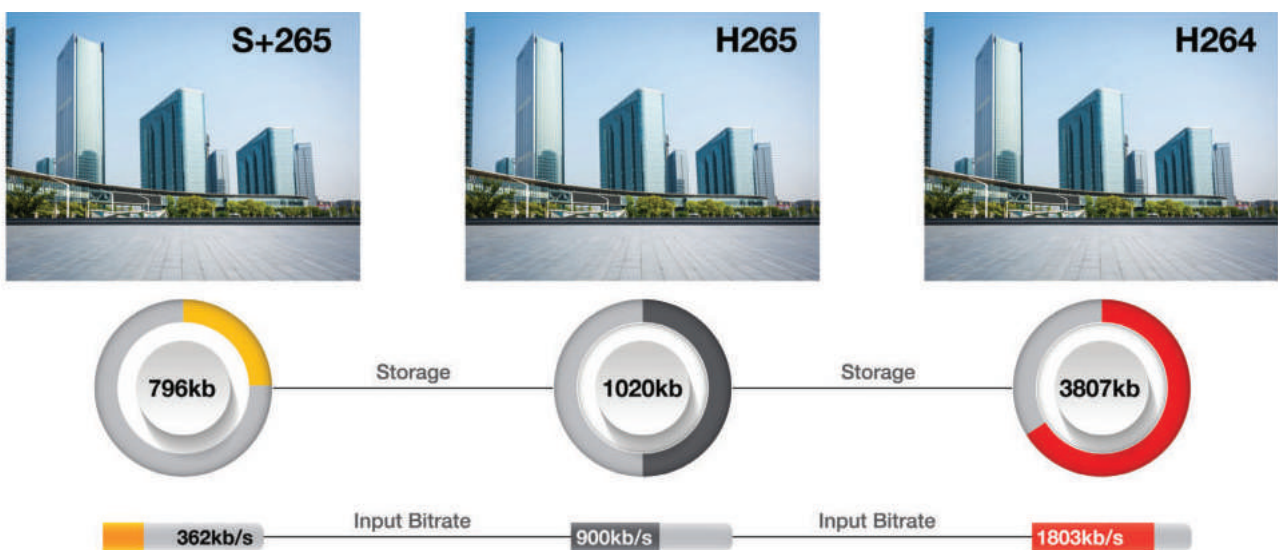

S+265 can save approximate 50% bitrate than H.265 technology, saves 70%-80% bandwidth compared with H.264