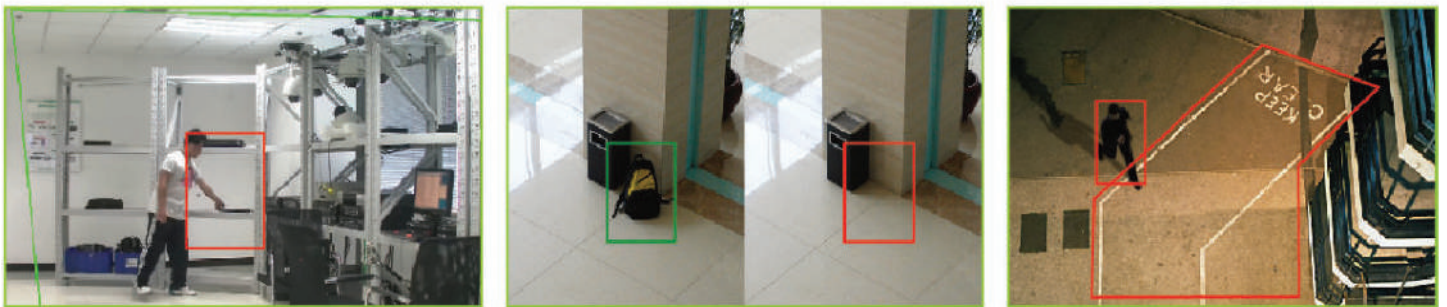

BANDWIDTH AND DISK SPACE