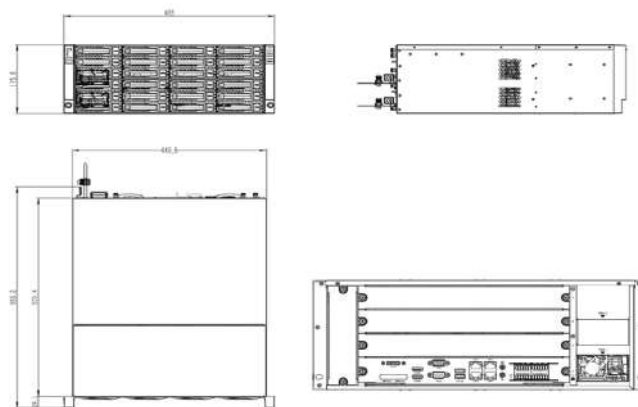

Storage	
HDD Capacity	Up to 24 TB capacity for each HDD
Disk Group	16 Disk Group
RAID	JBOD, RAID0, RAID1, RAID5, RAID6, RAID10, RAID50, RAID60
Hot Swapping	Yes
External Port	
eSATA	1×eSATA
USB	2×USB2.0; 1×USB3.0
HDMI	2×HDMI(supports up to 4K resolution output)
VGA	1×VGA
Network Interface	4×RJ-45, 10/100/1000 Mbps self-adaptive Ethernet port
SATA	24×SATA interface
RS232	1×RS232
RS485	2×RS485
Alarm I/O	16-ch, TTL inputs, 3mA, 3.3VDC; 8-ch, relay outputs, 1A, 24VDC
General	
UI Language	English; Spanish; Korean; Italian; Turkish; Russian; Thai; French; Polish; Dutch; Hebrew; Arabic; Vietnamese; German; Ukrainian; Portuguese; Albanian
Power Supply	100~240V AC
Power Consumption	<45W(HDD not included, idling)
NetWeight	15.2Kg
GrossWeight	20Kg
Boundary Dimensions	530(L)484.5(W)174.5(H)mm
Package Dimensions	780(L)710(W)330(H)mm
Operating Temperature	-10°C~+55°C (+14°F~+131°F)
Operating Humidity	10%~90%RH (non-condensing)
Storage Temperature	-20°C~+60°C (-4°F~+140°F)
Package Kit	Network Video Recorder; Screw Pack; Mouse; European Standard Power Cord
Certification	CE, FCC, BIS & RoHS

## DIMENSIONS